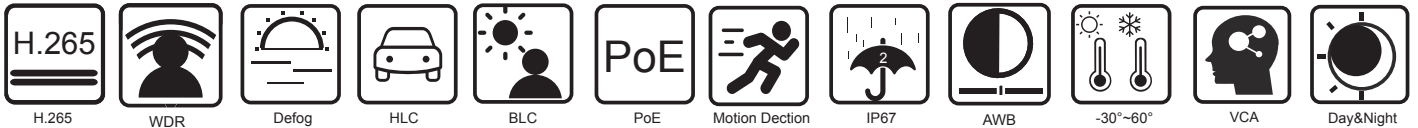

## Product Features

- ▲ 4MP ( 2592 × 1520 ) H.265 full real time coding
- ▲ Max. resolution: 2592 × 1520
- ▲ ICR auto switch, true day / night
- ▲ 50 ~ 70m IR night view distance
- ▲ 3D DNR, true WDR, HLC, BLC, Defog, Smart IR and ROI coding
- ▲ Built-in micro SD card slot, up to 128GB
- ▲ DC12V/PoE power supply
- ▲ IP67 ingress protection
- ▲ Support three streams
- ▲ P2P function optional
- ▲ Support remote monitoring by smart phones & tablet PCs with iOS and Android OS
- ▲ Intelligent analytics

## Image

Video Compression	Smart H.265 / H.265+ / H.265 / Smart H.264 / H.264+ / H.264 / MJPEG
H.264 Compression Standard	Baseline Profile/Main Profile/High Profile
Resolution	4MP ( 2592 × 1520 ), 2K ( 2560 × 1440 ), 3MP ( 2304 × 1296 ), 1080P ( 1920 × 1080 ), 720P ( 1280 × 720 ), D1, CIF, 480 × 240
Main Stream	4MP/2K/3MP/1080P / 720P( 60Hz: 1 ~ 30fps; 50Hz: 1~25fps ) HFR mode: 1080P / 720P( 60Hz : 1 ~ 60fps; 50Hz: 1~50fps )
Sub Stream	720P/D1/CIF/480×240 ( 60Hz : 1 ~ 30fps; 50Hz: 1~25fps )
Third Stream	D1/CIF/480×240 ( 60Hz : 1 ~ 30fps; 50Hz: 1~25fps )
Bit Rate	64 Kbps ~ 8 Mbps
Bit Rate Type	VBR / CBR
Audio Compression	G711A / U
Image Settings	ROI, Saturation, Brightness, Chroma, Contrast,Wide Dynamic, Sharpen, NR,etc. adjustable through client software or web browser
ROI	Each ROI to be configured separately