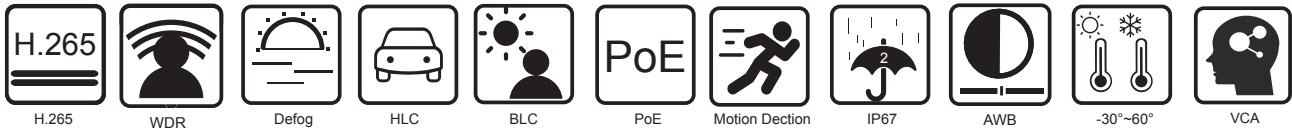

## Product Features

- ▲ 5MP ( 2592 × 1944 ) H.265 full real time coding
- ▲ Max.resolution: 2592 × 1944; ICR auto switch, true day / night
- ▲ 30 ~ 50m IR night view distance
- ▲ Motorized zoom lens
- ▲ 3D DNR, true WDR, HLC, BLC and ROI coding
- ▲ Hardware reset
- ▲ 1CH audio input; 1CH audio output, 1CH speaker, 1CH MIC
- ▲ Built-in micro SD card slot, up to 128GB
- ▲ DC12V/PoE power supply
- ▲ Support three streams
- ▲ P2P function optional
- ▲ IP67 ingress protection
- ▲ Support mobile surveillance by smart phones with iOS and Android OS
- ▲ Intelligent analytics: abnormal video signal detection (scene change, video tampering), line crossing detection (human/vehicle classification), region intrusion detection (human/vehicle classification), sound and light warning

## Image

Video Compression	Smart H.265 / H.265+ / H.265 / Smart H.264 / H.264+ / H.264 / MJPEG
H.264 Compression Standard	Baseline Profile/Main Profile/High Profile
Resolution	5MP ( 2592 × 1944 ), 4MP ( 2592 × 1520 ), 2K ( 2560 × 1440 ) 3MP ( 2304 × 1296 ), 1080P ( 1920 × 1080 ), 720P ( 1280 × 720 ), D1, CIF, 480 × 240
Main Stream	60Hz : 5MP/4MP/2K/3MP/ 1080P/ 720P(1~30fps) 50Hz : 5MP/ 4MP/ 2K/3MP/ 1080P/ 720P ( 1~25fps)
Sub Stream	60Hz : 720P/D1/CIF (1~30fps); 50HZ:720P/D1/CIF (1~25fps)
Third Stream	60Hz : D1/CIF/480 × 240 (1~30fps); 50HZ: D1/CIF/480× 240 (1~25fps)
High Frame Rate Mode	Main stream: 1080P/720P(1~60fps/1~50fps)
Bit Rate	256 Kbps ~ 9 Mbps
Bit Rate Type	VBR / CBR
Audio Compression	G711A / U
Image Settings	ROI, Saturation, Brightness, Chroma, Contrast, Wide Dynamic, Sharpen, NR, etc. adjustable through client software or web browser
ROI	Each ROI to be configured separately