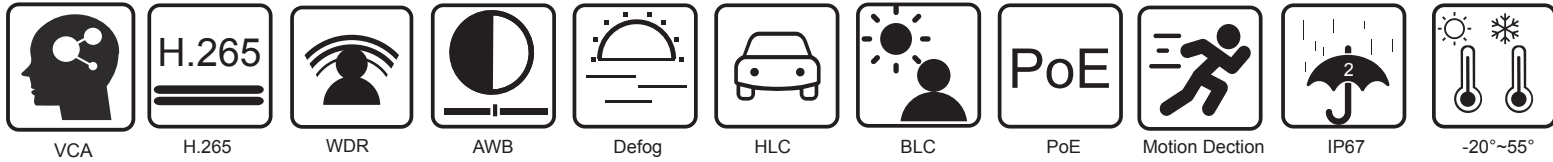

QVP24DS

Product Features

- ▲ 2MP (1920 × 1080) H.265 coding
- ▲ Max.resolution: 1920×1080
- ▲ ICR auto switch, true day / night, ROI coding
- ▲ 3D DNR, digital WDR, HLC, BLC, defog
- ▲ 10~20m IR night view distance
- ▲ PoE power supply (optional)
- ▲ 1CH built-in MIC
- ▲ P2P function optional
- ▲ IP 67 ingress protection
- ▲ Support dual streams
- ▲ Support mobile surveillance by smart phones with iOS and Android OS
- ▲ Intelligent analytics: video blur detection, line crossing detection and region intrusion detection

Functions

Remote Monitoring	Web browsing, CMS remote control
Interface Protocol	ONVIF
Storage	Network remote storage
PoE	Yes
Online Connection	Support simultaneous monitoring for up to 3 users; Support multi-stream real time transmission
Network Protocol	UDP, IPv4,IPv6,DHCP,NTP,RTSP,PPPoE,DDNS,SMTP,FTP, SNMP HTTP, 802.1x, UPnP, HTTPs, QoS
Smart Alarm	Motion detection
Intelligent Analytics	Region intrusion detection, video blur detection and line crossing detection
General function	Watermark, IP address filtering, video mask, heartbeat, illegal login lock
IR Distance	10 ~ 20 m
Ingress Protection	IP67

Image

Video Compression	H.265 / H.264 / MJPEG
H.265 Compression Standard	Main Profile@Level4.1 High Tier
Resolution	1080P (1920 × 1080), 720P (1280 × 720), D1, 480 × 240, CIF
Main Stream	60Hz : 1080P/720P(1~30fps); 50Hz : 1080P/720P(1~25fps)
Sub Stream	60Hz : D1/CIF/480×240(1~30fps); 50HZ: D1/CIF/480×240 (1~25fps)
Bit Rate	64 Kbps ~ 6 Mbps
Bit Rate Type	VBR / CBR
Image Settings	ROI, Saturation, Brightness, Chroma, Contrast,Wide Dynamic, Sharpen, NR,etc. adjustable through client software or web browser
ROI	Each ROI to be configured separately
Audio Compression	G711A / U