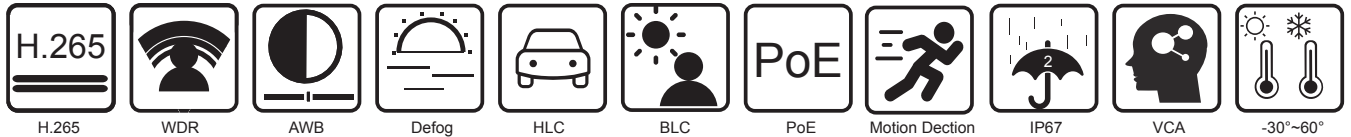

QVP84DS

Product Features

- ▲ 8MP (3840 × 2160) H.265 coding
- ▲ Max.resolution: 3840 × 2160
- ▲ ICR auto switch, true day / night, ROI coding
- ▲ 3D DNR, digital WDR, HLC, BLC, defog
- ▲ 20~30m IR night view distance
- ▲ DC12V/PoE power supply
- ▲ P2P function optional
- ▲ IP 67 ingress protection
- ▲ Support three streams
- ▲ Support mobile surveillance by smart phones and tablet PCs with iOS or Android OS
- ▲ Intelligent analytics: Region intrusion detection, scene change detection and line crossing detection

SPECIFICATION

Camera	
Image Sensor	1 / 2.7 "CMOS
Image Size	3840 × 2160
Electronic Shutter	1 / 25 s ~ 1 / 100000 s
Iris Type	Fixed Iris
Min. Illumination	0.11 lux @F2.2, AGC ON; 0 lux with IR 0.032 lux @ F1.2, AGC ON; 0 lux with IR
Lens	2.8 mm @F2.0, (fixed lens), horizontal field of view: 112° 3.6 mm @F2.2, (fixed lens), horizontal field of view: 89°
Lens Mount	M12
Wide Dynamic Range	Digital WDR
BLC	Yes
HLC	Yes
Digital NR	3D DNR
Angle Adjustment	Pan: 0°~360°; Tilt:0°~75°; Rotation: 0°~360°
Interfaces	
Network	RJ45
Audio	1CH built-in MIC; 1CH audio input
Storage	Built-in micro SD card slot; up to 128GB
Hardware Reset	Yes
Video Output	No

Others

Power Supply	DC12V / PoE
Power Consumption	< 6W
Dimensions (mm)	Φ 94.6 × 82.8
Operating Environment	-30 °C ~ 60°C(-22°F~140°F) Humidity: less than 95 %(non-condensing)
Weight (net)	Approx. 0.47KG
Installation	Ceiling mounting (Wall mounting available with the junction box and bracket)

Dimensions