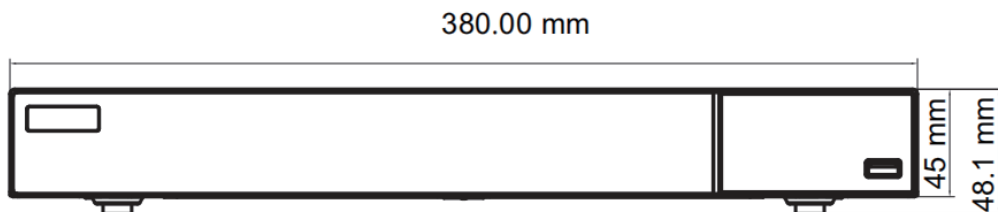

Decoding Capability	Live View/ Playback	1CH 8MP; 4CH 1080P
Alarm	Mode	Manual, sensor, motion, exception, smart events
	Input	4CH alarm input; IPC alarm input supported
	Output	1CH alarm output; IPC alarm output supported
	Triggering	Record, snapshot, buzzer, preset, e-mail, etc.
Network	Interface	RJ 45 100Mbps × 1
	Protocol	TCP / IP, DHCP, DNS, DDNS, UPnP, NTP, SMTP,HTTP, HTTPs, 802.1x
	Incoming Bandwidth	112 Mbps
	Outgoing Bandwidth	112 Mbps
Mobile Device	OS	iOS, Andriod
Storage	HDD Interface	SATA3.0 × 2, max 8T per HDD
Backup	Local Backup	U disk, USB mobile HDD
	Network Backup	Yes
Port	USB	USB 2.0 × 2
	RS 485	Yes (full-duplex); connect to PTZ or keyboard
	Remote Controller	Optional
Others	Power Supply	DC 12V/3A
	Consumption	≤ 15W (without HDD)
	Dimensions (mm)	380 × 268 × 45 (W × D × H)
	Work Environment	-10 ~ 50 ℃ , 10% ~ 90% humidity

Dimensions