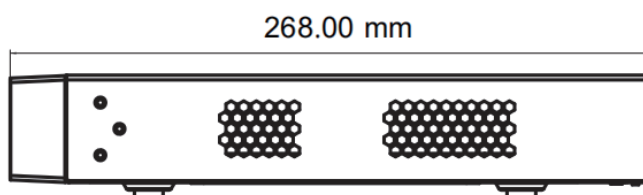

Decoding Capability	Live View/ Playback	1CH 8MP; 4CH 1080P
Alarm	Mode	Manual, sensor, motion, exception, smart events
	Input	4CH alarm input; IPC alarm input supported
	Output	1CH alarm output; IPC alarm output supported
	Triggering	Record, snapshot, buzzer, preset, e-mail, etc.
Network	Interface	RJ 45 100Mbps × 1
	Protocol	TCP / IP, DHCP, DNS, DDNS, UPnP, NTP, SMTP,HTTP, HTTPs, 802.1x
	Incoming Bandwidth	112 Mbps
	Outgoing Bandwidth	112 Mbps
Mobile Device	OS	iOS, Andriod
Storage	HDD Interface	SATA3.0 × 2, max 8T per HDD
Backup	Local Backup	U disk, USB mobile HDD
	Network Backup	Yes
Port	USB	USB 2.0 × 2
	RS 485	Yes (full-duplex); connect to PTZ or keyboard
	Remote Controller	Optional
Others	Power Supply	DC 12V/3A
	Consumption	≤ 15W (without HDD)
	Dimensions (mm)	380 × 268 × 45 (W × D × H)
	Work Environment	-10 ~ 50 ℃ , 10% ~ 90% humidity

Dimensions