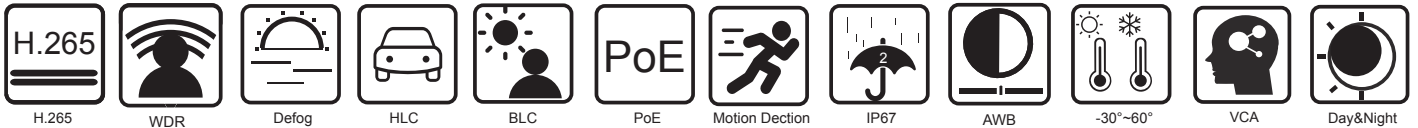

QVP23BEA

Product Features

- ▲ 2MP (1920 × 1080) @30fps
- ▲ Support smart H.265/H.264 coding
- ▲ 50 ~ 70m IR night view distance
- ▲ Motorized zoom lens
- ▲ Starlight
- ▲ 3D DNR, true WDR, HLC, BLC, Defog, Smart IR and ROI coding
- ▲ ICR auto switch, true day / night vision
- ▲ Support corridor mode
- ▲ Support image distortion correction
- ▲ Built-in micro SD card slot, up to 128GB
- ▲ 1CH alarm input; 1CH alarm output
- ▲ DC12V/PoE power supply
- ▲ IP67 ingress protection; Support three streams
- ▲ P2P function optional
- ▲ Support mobile surveillance by smart phones & tablet PCs with iOS and Android OS
- ▲ Intelligent analytics

Image

Video Compression	Smart H.265 / H.265+ / H.265 / Smart H.264 / H.264+ / H.264 / MJPEG
H.264 Compression Standard	Baseline Profile/Main Profile/High Profile
Resolution	1080P (1920 × 1080), 720P (1280 × 720), D1, CIF, 480 × 240
Main Stream	60Hz : 1080P / 720P(1 ~ 30fps); 50Hz : 1080P / 720P(1 ~ 25fps)
Sub Stream	60Hz:720P/D1/CIF/480×240(1~30fps); 50Hz:720P/D1/CIF/480×240 (1~25fps)
Third Stream	60Hz:D1/CIF /480×240 (1~30fps); 50Hz:D1/CIF/480×240 (1~25fps)
Bit Rate	64 Kbps ~ 6 Mbps
Bit Rate Type	VBR / CBR
Image Settings	ROI, Saturation, Brightness, Chroma, Contrast,Wide Dynamic, Sharpen, NR,etc. adjustable through client software or web browser
ROI	Each ROI to be configured separately