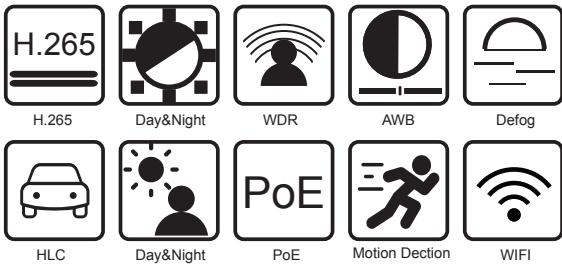

Product Features

QVP20W

- ▲ 2MP (1920 × 1080) H.265 full real time coding
- ▲ Max. resolution: 1920 × 1080
- ▲ ICR auto switch, true day / night, BLC, HLC, Defog
- ▲ 10m IR night view distance
- ▲ 3D DNR, digital WDR, ROI coding
- ▲ Support Wi-Fi
- ▲ Built-in micro SD card slot
- ▲ 1CH built-in MIC and 1CH built-in speaker
- ▲ 1CH alarm input and 1CH alarm output
- ▲ DC12V/PoE power supply
- ▲ Support smart phone, iPad, remote monitoring
- ▲ Support three streams